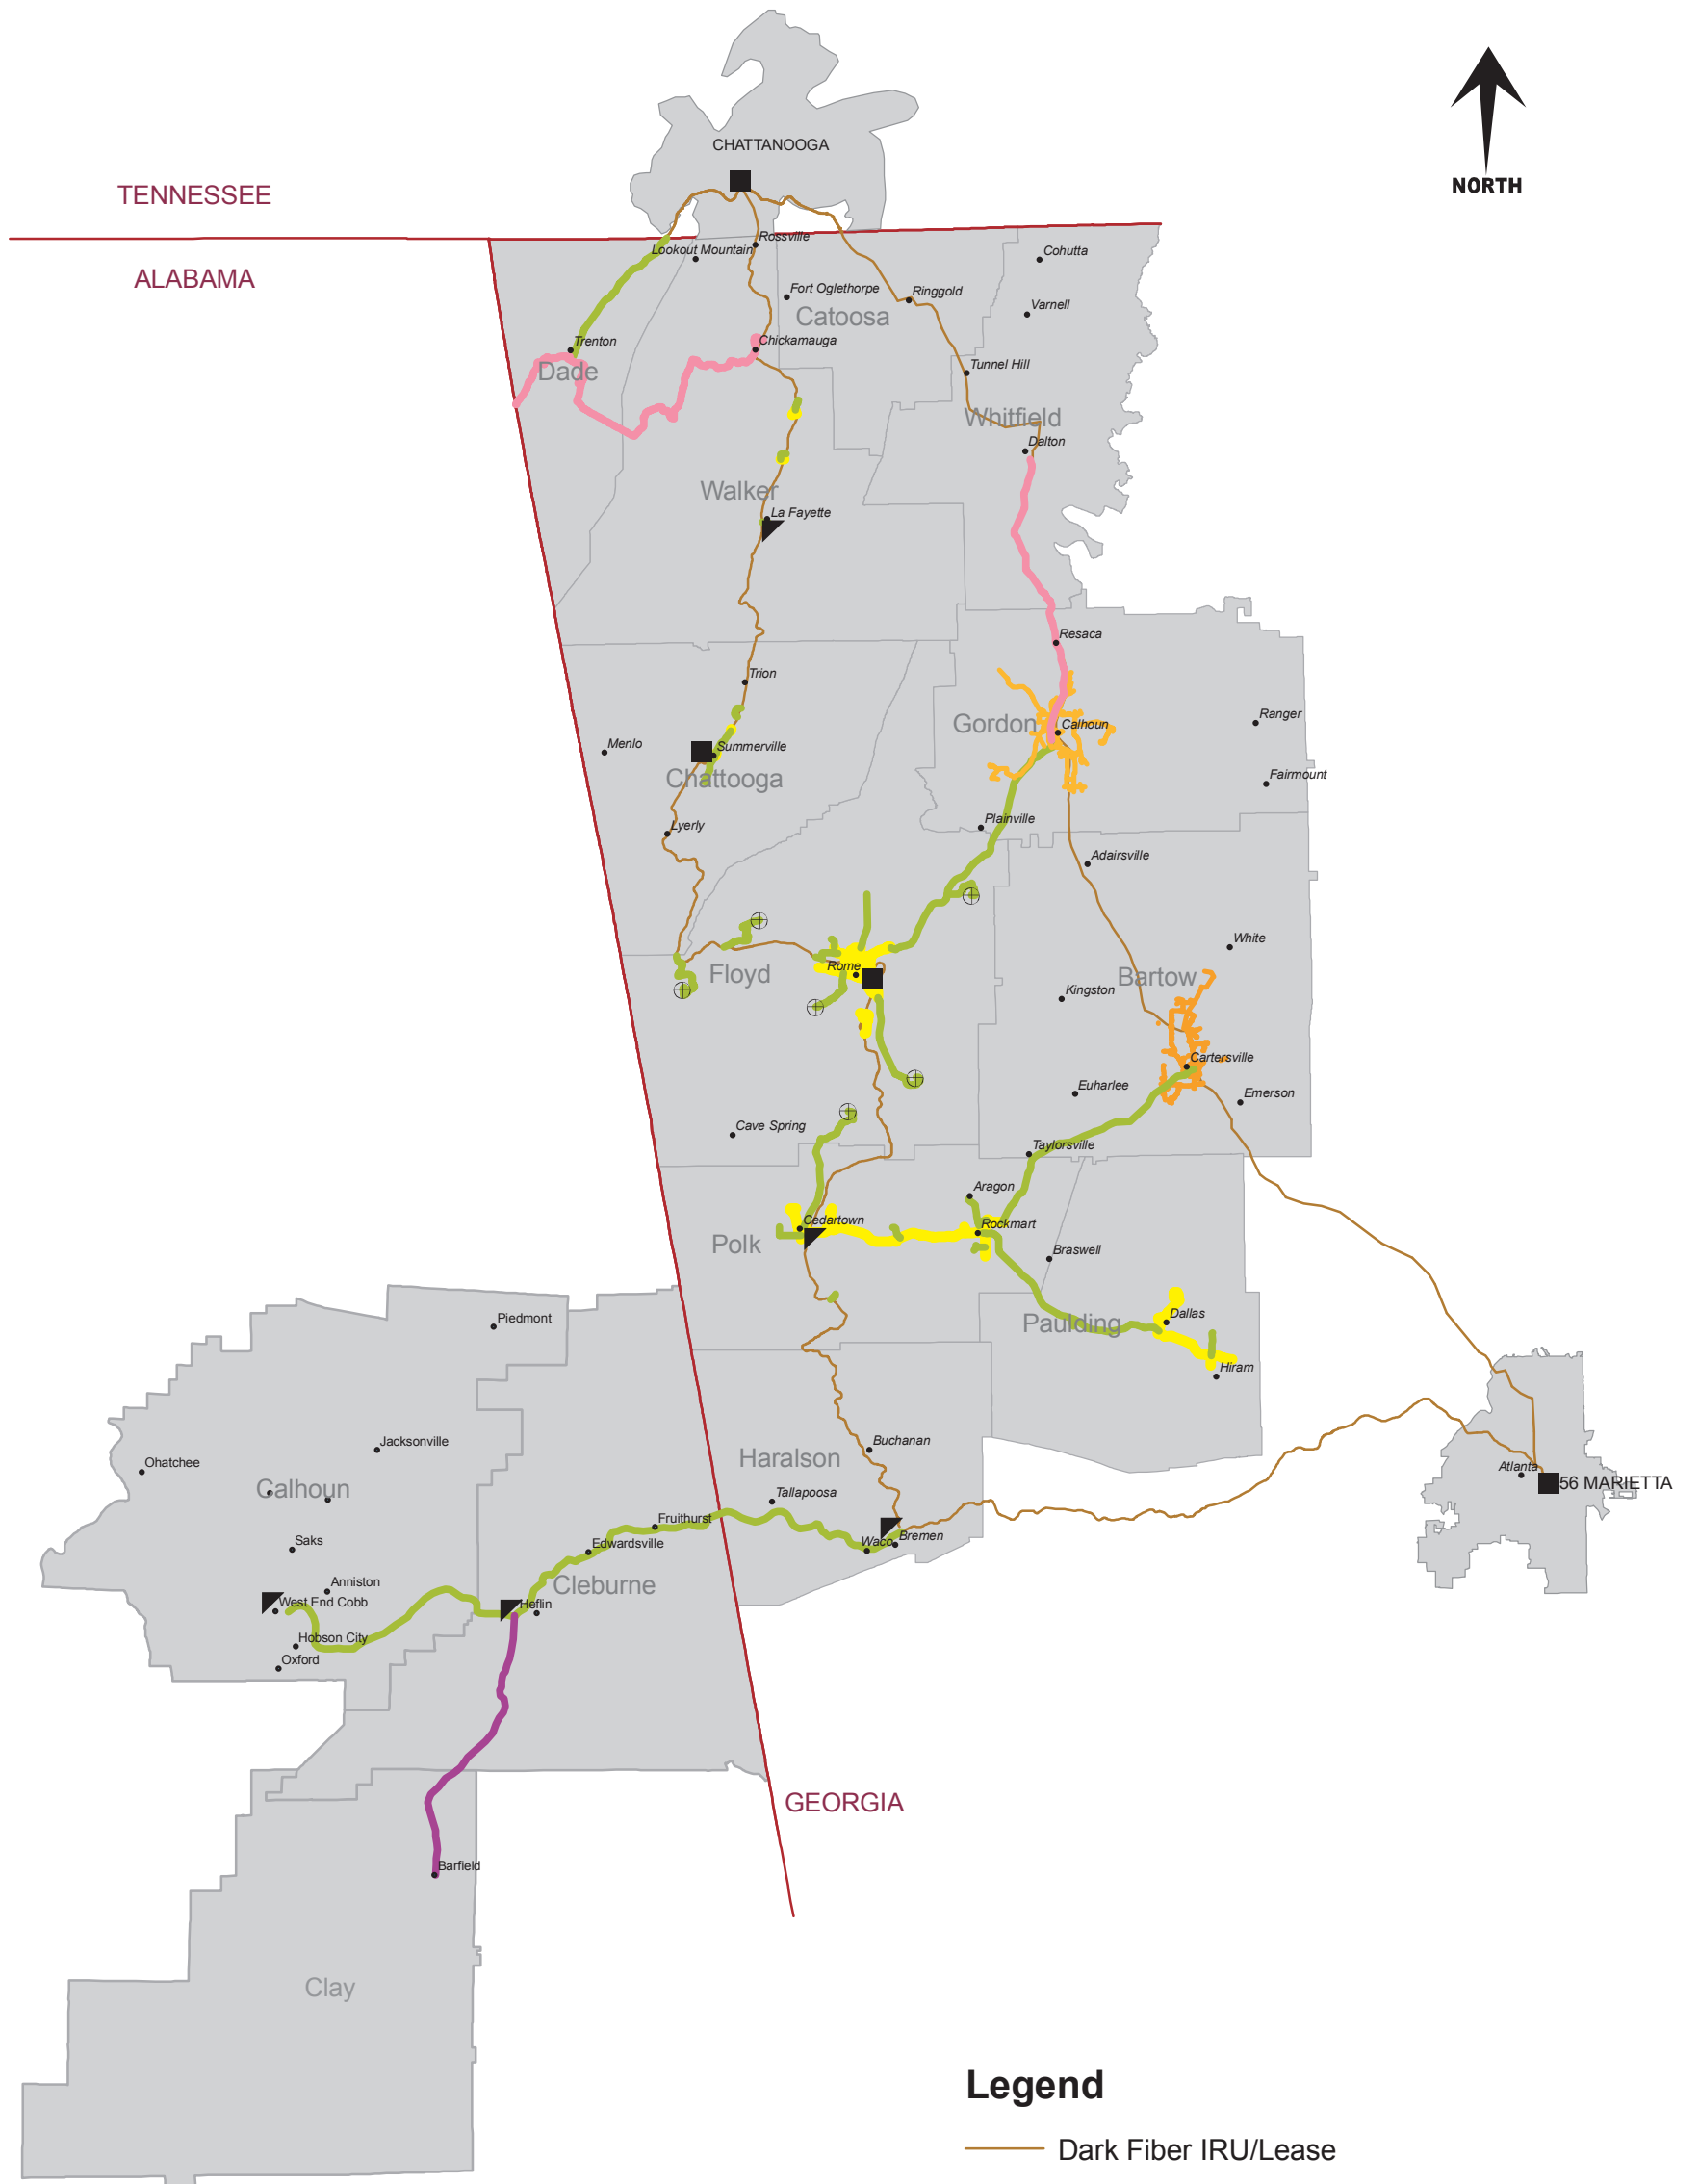

# APPALACHIAN VALLEY FIBER NETWORK

## Legend

- Dark Fiber IRU/Lease
- Existing Parker Fiber
- Existing Municipal Fiber
- Existing Fiber
- Proposed New Fiber
- Project Reinvestment Extension
- ⊕ 800 MHz Public Safety Communications System
- ▴ POP
- POP-Colocation

# APPALACHIAN VALLEY FIBER NETWORK

8 4 0 8 Miles

## Legend

- Dark Fiber IRU/Lease
- 800 MHz Public Safety Communications System
- Leased Fiber Connection
- Existing Municipal Fiber
- Existing Fiber
- Proposed New Fiber
- ▀ POP
- POP-Colocation