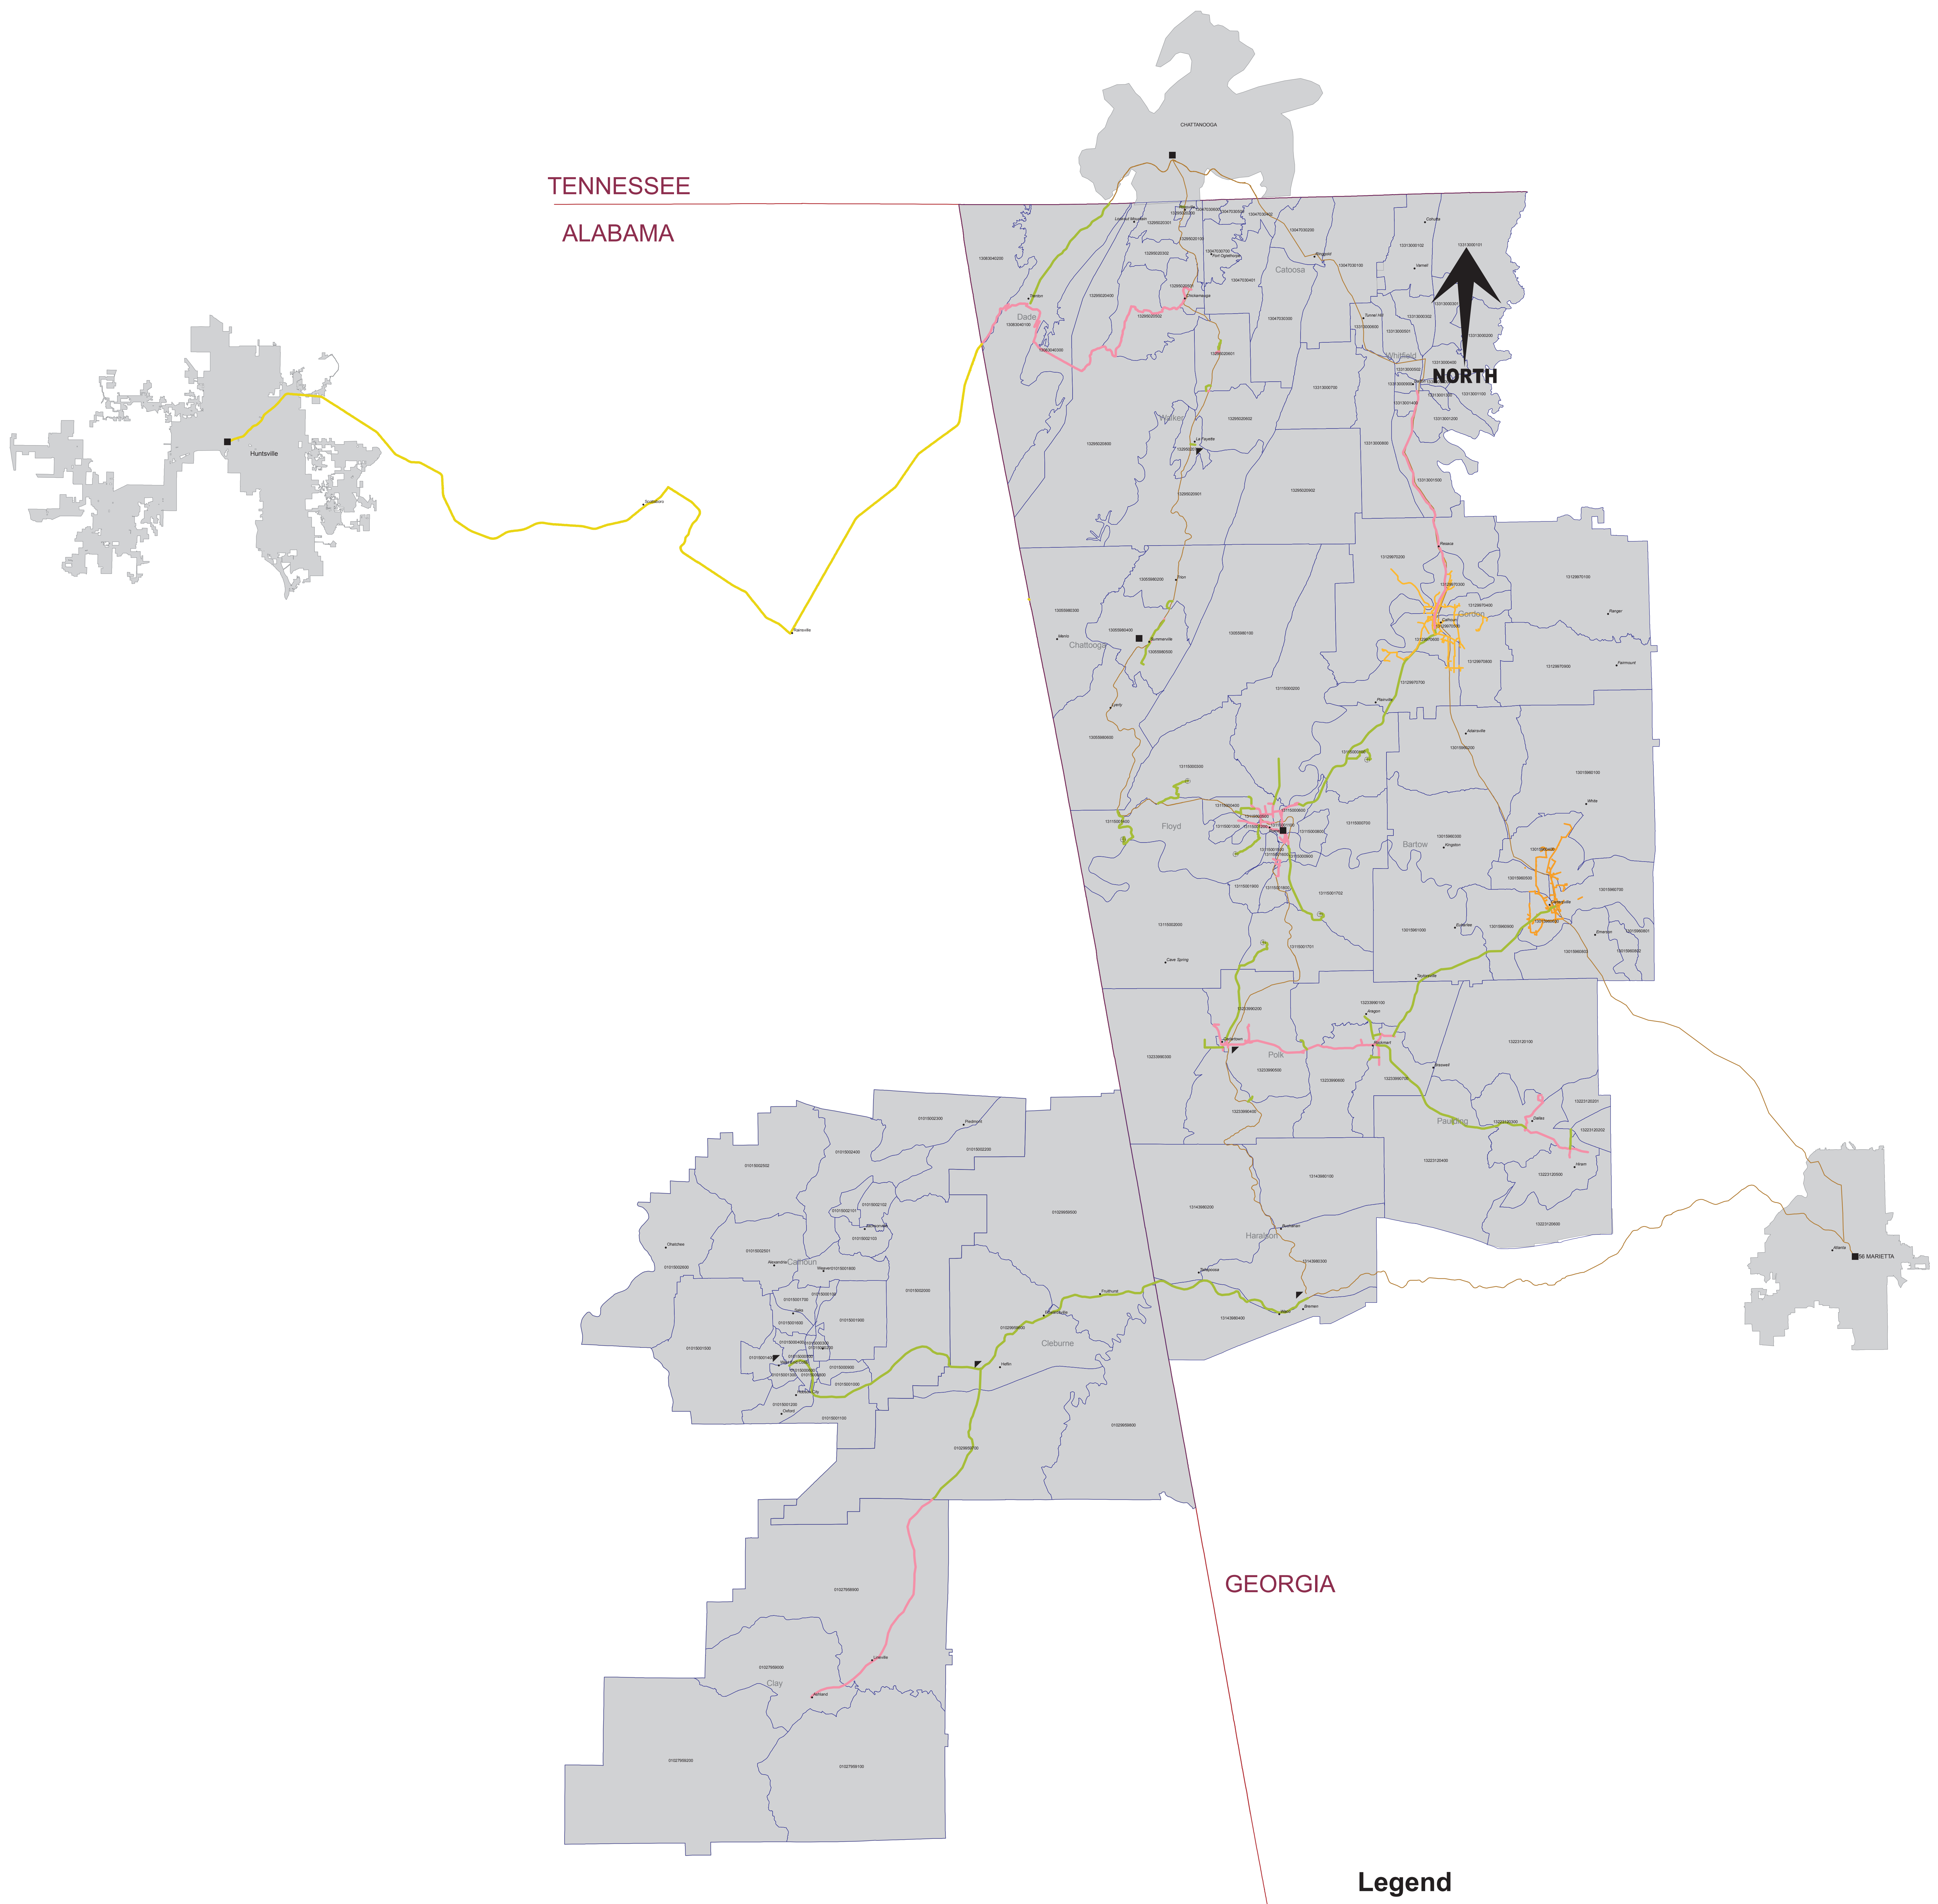

# APPALACHIAN VALLEY FIBER NETWORK

## Legend

- Dark Fiber IRU/Lease
- Existing Parker Fiber
- Existing Municipal Fiber
- Existing Fiber
- Proposed New Fiber
- Project Reinvestment Extension
- ⊕ 800 MHz Public Safety Communications System
- ▴ POP
- POP-Colocation

# APPALACHIAN VALLEY FIBER NETWORK

8 4 0 8 Miles

## Legend

- Dark Fiber IRU/Lease
- 800 MHz Public Safety Communications System
- Leased Fiber Connection
- Existing Municipal Fiber
- Existing Fiber
- Proposed New Fiber
- ▀ POP
- POP-Colocation