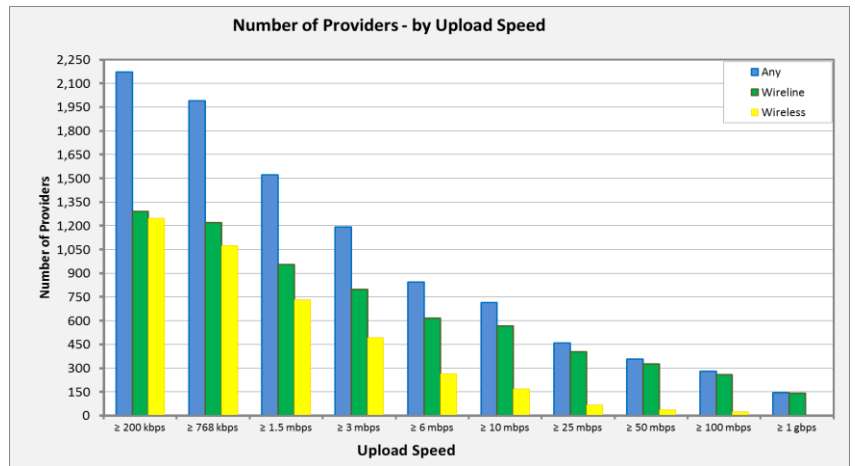

Report Description:

This report highlights the number of providers who offer broadband service at particular speed tiers (or above).

- Data as of June 2014, Report published March 2015

Map

The map illustrates the number of providers offering a download speed of greater than 3 mbps, and an upload speed of greater than 768 kbps.

Table

This table displays the number of providers, by state, with reported access to download speeds ≥ 3 mbps and upload speeds ≥ 768 kbps.

State Name	State Abbr.	# Providers with DL ≥ 3 mbps, UL ≥ 768 kbps	State Name	State Abbr.	# Providers with DL ≥ 3 mbps, UL ≥ 768 kbps
Alaska	AK	18	Mississippi	MS	36
Alabama	AL	48	Montana	MT	31
Arkansas	AR	43	North Carolina	NC	52
American Samoa	AS	1	North Dakota	ND	30
Arizona	AZ	50	Nebraska	NE	62
California	CA	72	New Hampshire	NH	26
Colorado	CO	88	New Jersey	NJ	24
Connecticut	CT	18	New Mexico	NM	38
District of Columbia	DC	16	Nevada	NV	37
Delaware	DE	11	New York	NY	67
Florida	FL	40	Ohio	OH	86
Georgia	GA	68	Oklahoma	OK	66
Guam	GU	5	Oregon	OR	97
Hawaii	HI	10	Pennsylvania	PA	71
Iowa	IA	178	Puerto Rico	PR	14
Idaho	ID	50	Rhode Island	RI	15
Illinois	IL	143	South Carolina	SC	35
Indiana	IN	77	South Dakota	SD	39
Kansas	KS	73	Tennessee	TN	59
Kentucky	KY	65	Texas	TX	143
Louisiana	LA	36	Utah	UT	51
Massachusetts	MA	26	Virginia	VA	43
Maryland	MD	42	U.S. Virgin Islands	VI	5
Maine	ME	30	Vermont	VT	20
Michigan	MI	99	Washington	WA	81
Minnesota	MN	103	Wisconsin	WI	86
Missouri	MO	89	West Virginia	WV	19
Northern Mariana Islands	MP	1	Wyoming	WY	28

Number of Providers by Download Speed

This chart displays the number of wireline and wireless providers with reported download speeds for various speed tiers.

Number of Providers by Upload Speed

This chart displays the number of wireline and wireless providers with reported upload speeds for various speed tiers.