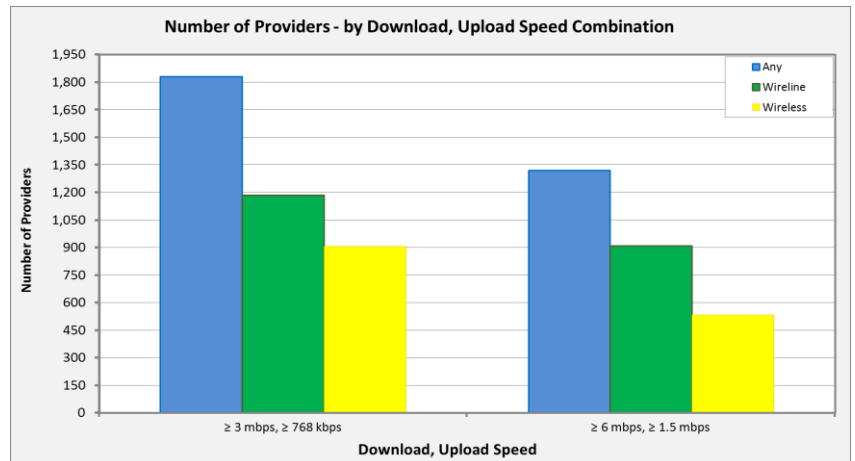

Number of Providers by Download and Upload Speed Combinations

This chart displays the number of wireline and wireless providers with reported speed combinations of ≥ 3 mbps download and ≥ 768 kbps upload, as well as the number of providers with reported speed combinations of ≥ 6 mbps download and ≥ 1.5 mbps upload.