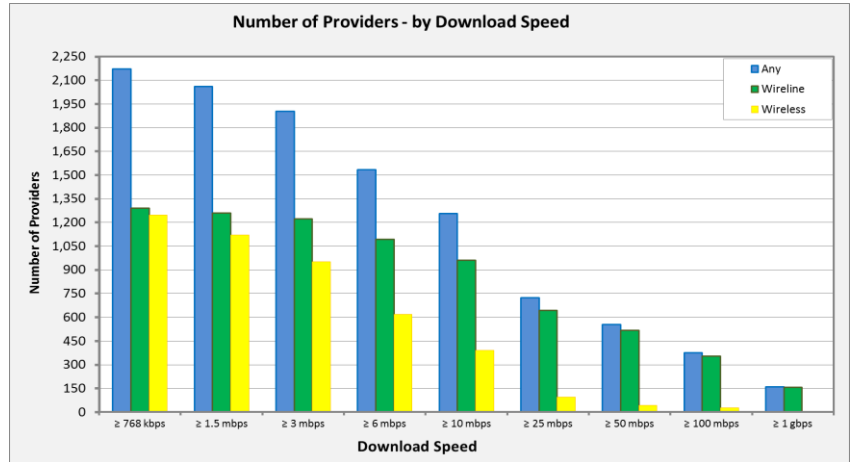

Number of Providers by Download Speed

This chart displays the number of wireline and wireless providers with reported download speeds for various speed tiers.