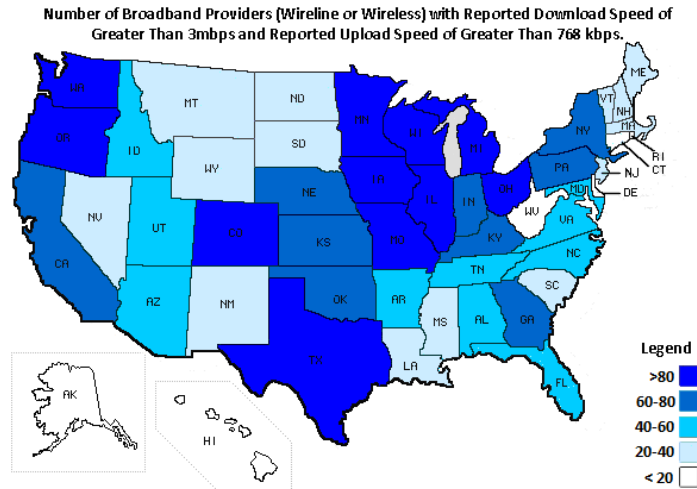

Report Description:

This report highlights the number of providers who offer broadband service at particular speed tiers (or above).

- Data as of June 2014, Report published March 2015

Map

The map illustrates the number of providers offering a download speed of greater than 3 mbps, and an upload speed of greater than 768 kbps.

Table

This table displays the number of providers, by state, with reported access to download speeds ≥ 3 mbps and upload speeds ≥ 768 kbps.

State Name	State Abbr.	# Providers with DL ≥ 3 mbps, UL ≥ 768 kbps	State Name	State Abbr.	# Providers with DL ≥ 3 mbps, UL ≥ 768 kbps
Alaska	AK	18	Mississippi	MS	36
Alabama	AL	48	Montana	MT	31
Arkansas	AR	43	North Carolina	NC	52
American Samoa	AS	1	North Dakota	ND	30
Arizona	AZ	50	Nebraska	NE	62
California	CA	72	New Hampshire	NH	26
Colorado	CO	88	New Jersey	NJ	24
Connecticut	CT	18	New Mexico	NM	38
District of Columbia	DC	16	Nevada	NV	37
Delaware	DE	11	New York	NY	67
Florida	FL	40	Ohio	OH	86
Georgia	GA	68	Oklahoma	OK	66
Guam	GU	5	Oregon	OR	97
Hawaii	HI	10	Pennsylvania	PA	71
Iowa	IA	178	Puerto Rico	PR	14
Idaho	ID	50	Rhode Island	RI	15
Illinois	IL	143	South Carolina	SC	35
Indiana	IN	77	South Dakota	SD	39
Kansas	KS	73	Tennessee	TN	59
Kentucky	KY	65	Texas	TX	143
Louisiana	LA	36	Utah	UT	51
Massachusetts	MA	26	Virginia	VA	43
Maryland	MD	42	U.S. Virgin Islands	VI	5
Maine	ME	30	Vermont	VT	20
Michigan	MI	99	Washington	WA	81
Minnesota	MN	103	Wisconsin	WI	86
Missouri	MO	89	West Virginia	WV	19
Northern Mariana Islands	MP	1	Wyoming	WY	28