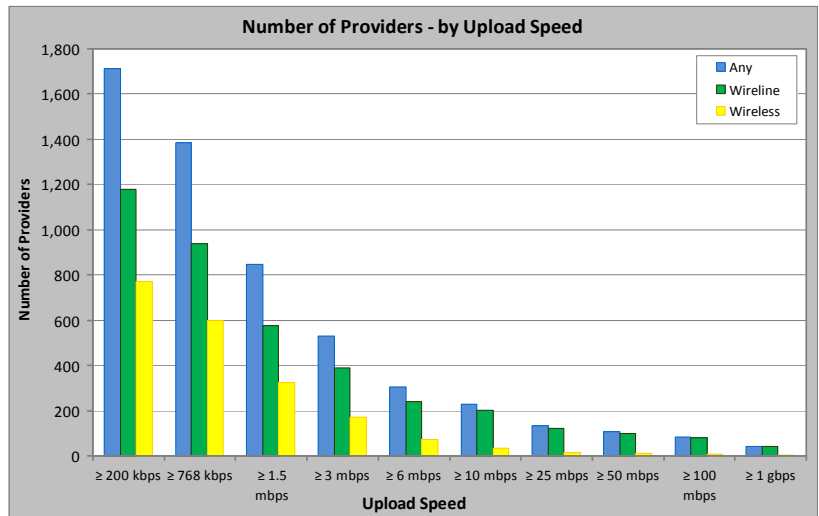

Number of Providers by Download Speed

This chart displays the number of wireline and wireless providers with reported download speeds for various speed tiers.

Number of Providers by Upload Speed

This chart displays the number of wireline and wireless providers with reported upload speeds for various speed tiers.