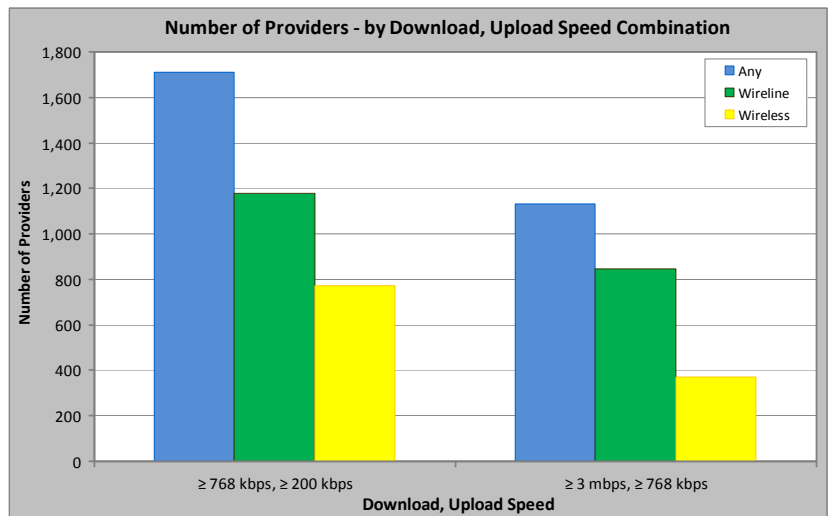

Number of Providers by Download and Upload Speed Combinations

This chart displays the number of wireline and wireless providers with reported speed combinations ≥ 768 kbps download and ≥ 200 kbps upload, as well as the number of providers with reported speed combinations of ≥ 3 mbps download and ≥ 768 kbps UL.