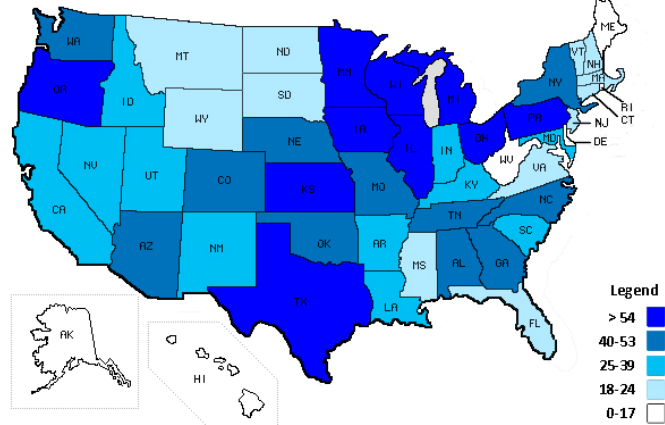

Report Description:

This report highlights the number of providers who offer broadband service at particular speed tiers (or above).

- Data as of December 2010, Report published September 2011

Map

The map illustrates the number of providers offering a download speed of greater than 3 mbps, and an upload speed of greater than 768 kbps.

Number of Broadband Providers (Wireline or Wireless) with Reported Download Speed of Greater Than 3mbps and Reported Upload Speed of Greater Than 768 kbps.

Table

This table displays the number of providers, by state, with reported access to download speeds ≥ 3 mbps and upload speeds ≥ 768 kbps.

State Name	State Abbr.	# Providers with DL ≥ 3 mbps, UL ≥ 768 kbps	State Name	State Abbr.	# Providers with DL ≥ 3 mbps, UL ≥ 768 kbps
Alaska	AK	8	Mississippi	MS	21
Alabama	AL	42	Montana	MT	20
Arkansas	AR	30	North Carolina	NC	40
American Samoa	AS	1	North Dakota	ND	24
Arizona	AZ	40	Nebraska	NE	43
California	CA	38	New Hampshire	NH	21
Colorado	CO	45	New Jersey	NJ	20
Connecticut	CT	21	New Mexico	NM	25
District of Columbia	DC	16	Nevada	NV	29
Delaware	DE	11	New York	NY	44
Florida	FL	20	Ohio	OH	63
Georgia	GA	51	Oklahoma	OK	41
Guam	GU	2	Oregon	OR	59
Hawaii	HI	5	Pennsylvania	PA	60
Iowa	IA	126	Puerto Rico	PR	4
Idaho	ID	34	Rhode Island	RI	11
Illinois	IL	65	South Carolina	SC	32
Indiana	IN	35	South Dakota	SD	21
Kansas	KS	55	Tennessee	TN	44
Kentucky	KY	36	Texas	TX	81
Louisiana	LA	29	Utah	UT	35
Massachusetts	MA	18	Virginia	VA	23
Maryland	MD	37	U.S. Virgin Islands	VI	0
Maine	ME	17	Vermont	VT	18
Michigan	MI	69	Washington	WA	51
Minnesota	MN	66	Wisconsin	WI	62
Missouri	MO	47	West Virginia	WV	11
Northern Mariana Islands	MP	0	Wyoming	WY	18