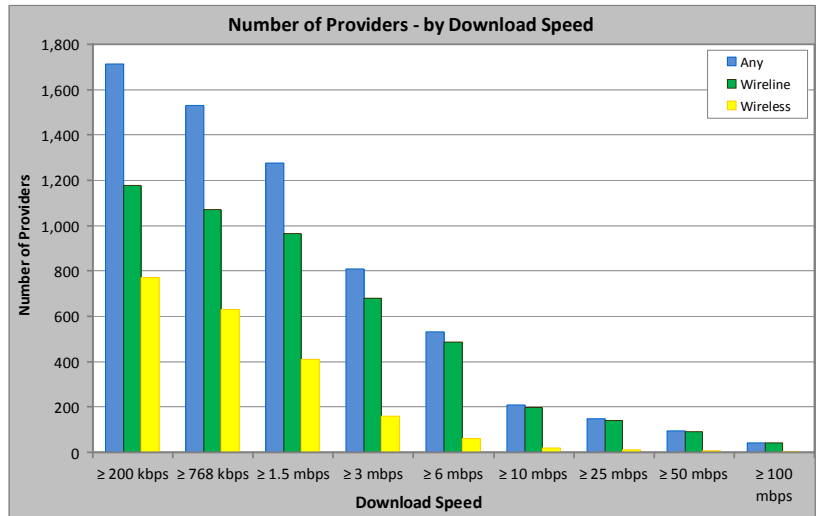

Number of Providers by Download Speed

This chart displays the number of wireline and wireless providers with reported download speeds for various speed tiers.