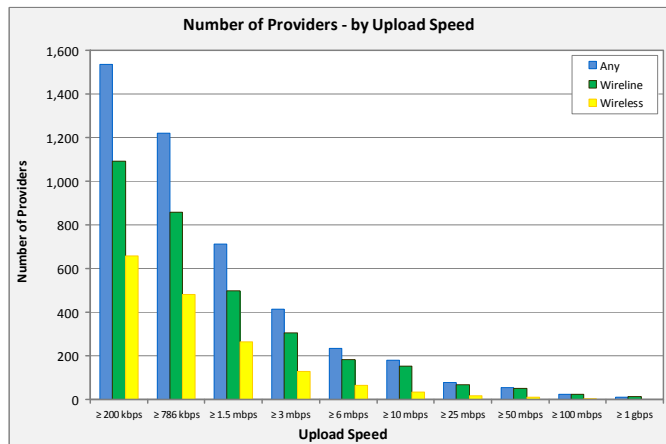

Table

This table displays the number of providers, by state, with reported access to download speeds ≥ 3 mbps and upload speeds ≥ 768 kbps.

State Name	State Abbr	# Providers with DL ≥ 3 mbps, UL ≥ 768 kbps	State Name	State Abbr	# Providers with DL ≥ 3 mbps, UL ≥ 768 kbps
Alabama	AL	34	Montana	MT	17
Alaska	AK	7	Nebraska	NE	35
American Samoa	AS	1	Nevada	NV	25
Arizona	AZ	32	New Hampshire	NH	11
Arkansas	AR	24	New Jersey	NJ	17
California	CA	38	New Mexico	NM	18
Colorado	CO	36	New York	NY	35
Connecticut	CT	20	North Carolina	NC	33
Delaware	DE	10	North Dakota	ND	20
District of Columbia	DC	15	Ohio	OH	58
Florida	FL	15	Oklahoma	OK	36
Georgia	GA	47	Oregon	OR	55
Hawaii	HI	3	Pennsylvania	PA	54
Idaho	ID	25	Puerto Rico	PR	2
Illinois	IL	58	Rhode Island	RI	10
Indiana	IN	3	South Carolina	SC	29
Iowa	IA	114	South Dakota	SD	20
Kansas	KS	48	Tennessee	TN	39
Kentucky	KY	30	Texas	TX	82
Louisiana	LA	27	Utah	UT	30
Maine	ME	18	Vermont	VT	18
Maryland	MD	29	Virgin Islands	VI	0
Massachusetts	MA	14	Virginia	VA	22
Michigan	MI	55	Washington	WA	44
Minnesota	MN	54	West Virginia	WV	11
Mississippi	MS	18	Wisconsin	WI	51
Missouri	MO	35	Wyoming	WY	11

Number of Providers by Download Speed

This chart displays the number of wireline and wireless providers with reported download speeds for various speed tiers.

Number of Providers by Upload Speed

This chart displays the number of wireline and wireless providers with reported upload speeds for various speed tiers.