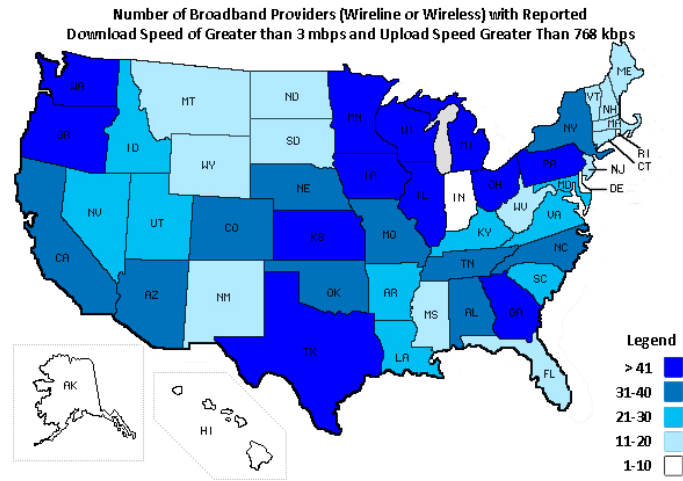

Report Description:

This report highlights the number of providers who offer broadband service at particular speed tiers (or above).

- Data as of June 2011, Report published February 2011

Map

The map illustrates the number of providers offering a download speed of greater than 3 mbps, and an upload speed of greater than 768 kbps.

Table

This table displays the number of providers, by state, with reported access to download speeds ≥ 3 mbps and upload speeds ≥ 768 kbps.

State Name	State Abbr	# Providers with DL ≥ 3 mbps, UL ≥ 768 kbps	State Name	State Abbr	# Providers with DL ≥ 3 mbps, UL ≥ 768 kbps
Alabama	AL	34	Montana	MT	17
Alaska	AK	7	Nebraska	NE	35
American Samoa	AS	1	Nevada	NV	25
Arizona	AZ	32	New Hampshire	NH	11
Arkansas	AR	24	New Jersey	NJ	17
California	CA	38	New Mexico	NM	18
Colorado	CO	36	New York	NY	35
Connecticut	CT	20	North Carolina	NC	33
Delaware	DE	10	North Dakota	ND	20
District of Columbia	DC	15	Ohio	OH	58
Florida	FL	15	Oklahoma	OK	36
Georgia	GA	47	Oregon	OR	55
Hawaii	HI	3	Pennsylvania	PA	54
Idaho	ID	25	Puerto Rico	PR	2
Illinois	IL	58	Rhode Island	RI	10
Indiana	IN	3	South Carolina	SC	29
Iowa	IA	114	South Dakota	SD	20
Kansas	KS	48	Tennessee	TN	39
Kentucky	KY	30	Texas	TX	82
Louisiana	LA	27	Utah	UT	30
Maine	ME	18	Vermont	VT	18
Maryland	MD	29	Virgin Islands	VI	0
Massachusetts	MA	14	Virginia	VA	22
Michigan	MI	55	Washington	WA	44
Minnesota	MN	54	West Virginia	WV	11
Mississippi	MS	18	Wisconsin	WI	51
Missouri	MO	35	Wyoming	WY	11