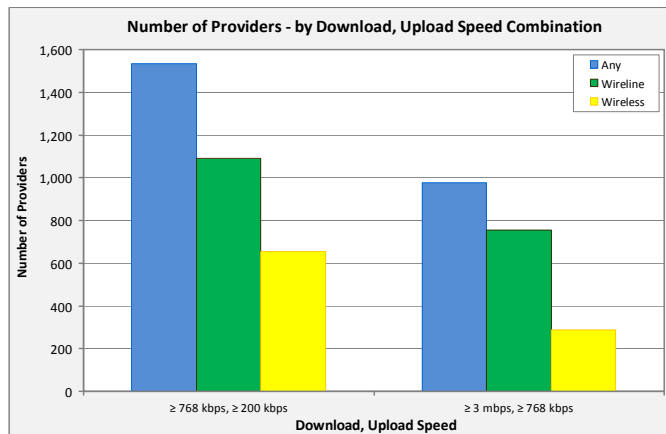

Number of Providers by Download and Upload Speed Combinations

This chart displays the number of wireline and wireless providers with reported speed combinations ≥ 768 kbps download and ≥ 200 kbps upload, as well as the number of providers with reported speed combinations of ≥ 3 mbps download and ≥ 768 kbps UL.