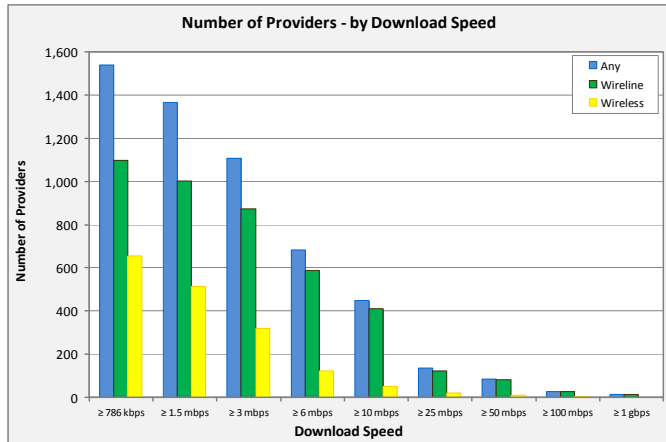

Number of Providers by Download Speed

This chart displays the number of wireline and wireless providers with reported download speeds for various speed tiers.