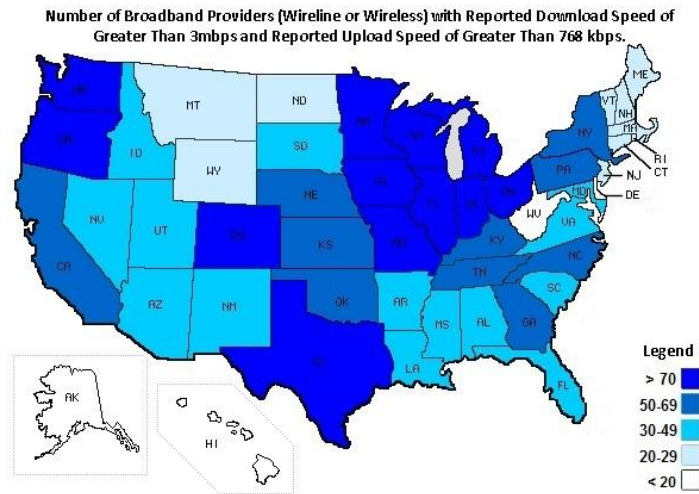

Report Description:

This report highlights the number of providers who offer broadband service at particular speed tiers (or above).

- Data as of June 2013, Report published February 2014

Map

The map illustrates the number of providers offering a download speed of greater than 3 mbps, and an upload speed of greater than 768 kbps.

Table

This table displays the number of providers, by state, with reported access to download speeds ≥ 3 mbps and upload speeds ≥ 768 kbps.

State Name	State Abbr.	# Providers with DL ≥ 3 mbps, UL ≥ 768 kbps	State Name	State Abbr.	# Providers with DL ≥ 3 mbps, UL ≥ 768 kbps
Alaska	AK	16	Mississippi	MS	33
Alabama	AL	44	Montana	MT	26
Arkansas	AR	42	North Carolina	NC	55
American Samoa	AS	1	North Dakota	ND	29
Arizona	AZ	49	Nebraska	NE	58
California	CA	54	New Hampshire	NH	25
Colorado	CO	83	New Jersey	NJ	23
Connecticut	CT	20	New Mexico	NM	35
District of Columbia	DC	17	Nevada	NV	37
Delaware	DE	12	New York	NY	58
Florida	FL	35	Ohio	OH	85
Georgia	GA	67	Oklahoma	OK	63
Guam	GU	5	Oregon	OR	89
Hawaii	HI	10	Pennsylvania	PA	69
Iowa	IA	163	Puerto Rico	PR	12
Idaho	ID	49	Rhode Island	RI	16
Illinois	IL	123	South Carolina	SC	35
Indiana	IN	76	South Dakota	SD	38
Kansas	KS	69	Tennessee	TN	57
Kentucky	KY	62	Texas	TX	123
Louisiana	LA	34	Utah	UT	41
Massachusetts	MA	24	Virginia	VA	38
Maryland	MD	41	U.S. Virgin Islands	VI	4
Maine	ME	27	Vermont	VT	20
Michigan	MI	94	Washington	WA	78
Minnesota	MN	95	Wisconsin	WI	84
Missouri	MO	77	West Virginia	WV	19
Northern Mariana Islands	MP	2	Wyoming	WY	23