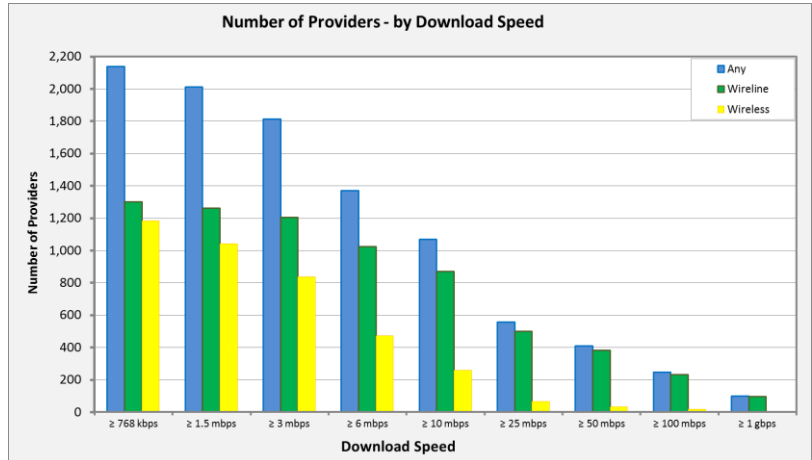

Number of Providers by Download Speed

This chart displays the number of wireline and wireless providers with reported download speeds for various speed tiers.