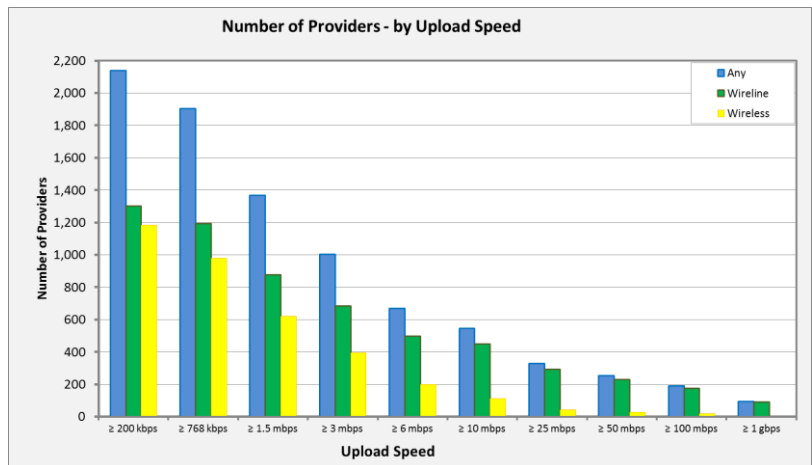

Number of Providers by Download Speed

This chart displays the number of wireline and wireless providers with reported download speeds for various speed tiers.

Number of Providers by Upload Speed

This chart displays the number of wireline and wireless providers with reported upload speeds for various speed tiers.