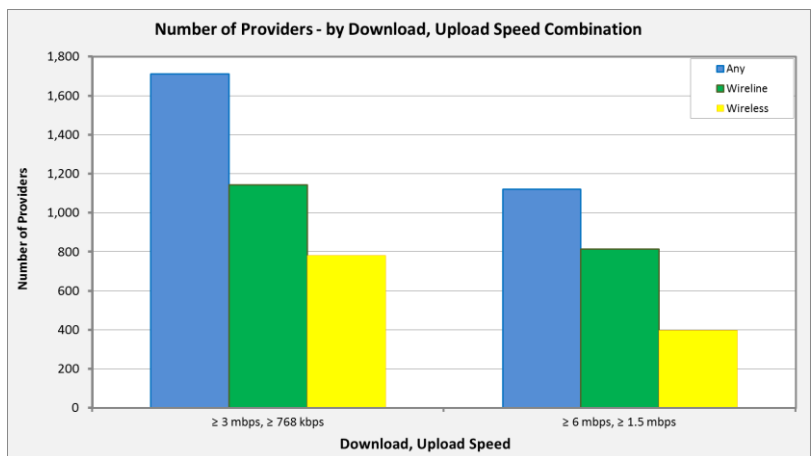

Number of Providers by Download and Upload Speed Combinations

This chart displays the number of wireline and wireless providers with reported speed combinations ≥ 3 mbps download and ≥ 768 kbps upload, as well as the number of providers with reported speed combinations of ≥ 6 mbps download and ≥ 1.5 mbps upload.