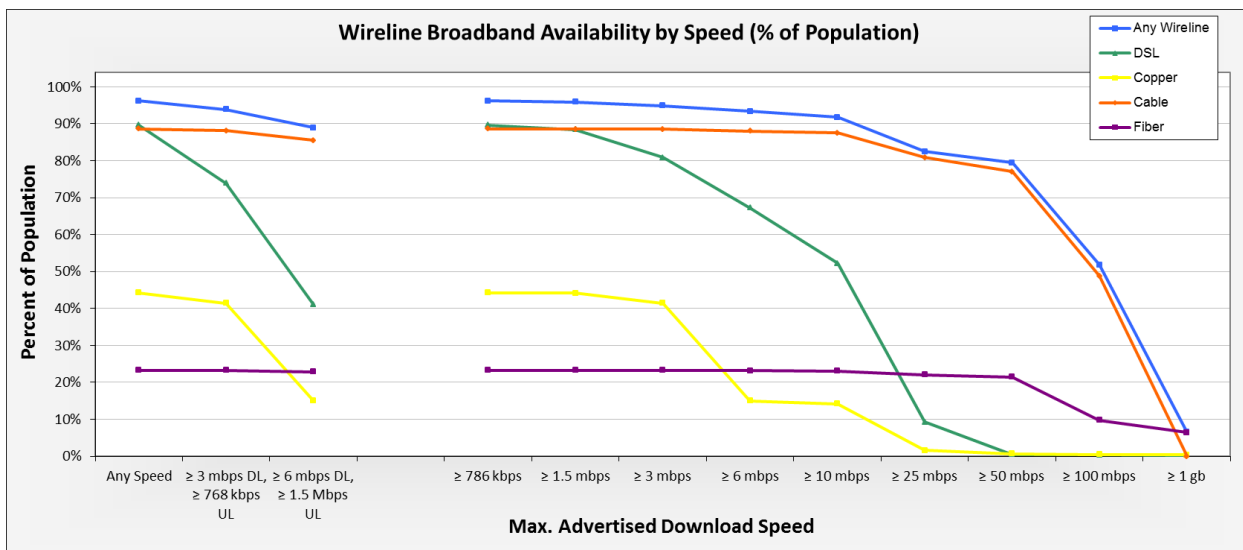

## Graph: Any Technology

This graph illustrates the percent of population nationwide with access to any technology, by speed tier.

## Graph: Wireline Technology

This graph illustrates the percent of population nationwide with access to wireline technologies, by speed tier.

**Graph: Wireless Technology**

This graph illustrates the percent of population nationwide with access to wireless technologies, by speed tier.